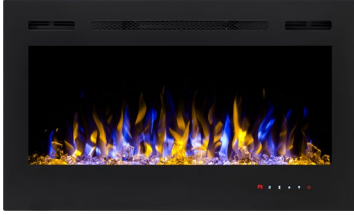

BIEF SERIES

WALL MOUNTED & BUILT-IN ELECTRIC FIREPLACES

BIEF361

BIEF451

BIEF501

BIEF601

BIEF721

BIEF1001

Model	Product Dimensions (Inches)											Framing Dimensions		
	A	B	C	D	E	F	G	H	I	J	K	Wide	High	Deep
BIEF361 36"	36.02	21.42	5.51	32.46	20.50	12.01	30.91	20.18	4.69	18.03	0.98	33.5	20.75	6.0
BIEF451 45"	45.00	21.42	5.51	39.88	20.50	12.01	38.31	20.18	4.69	18.03	0.98	40.5	20.75	6.0
BIEF501 50"	50.39	21.42	5.51	46.85	20.50	12.01	45.28	20.18	4.69	18.03	0.98	47.5	20.75	6.0
BIEF601 60"	59.84	21.42	5.51	46.85	20.50	12.01	45.28	20.18	4.69	18.03	0.98	47.5	20.75	6.0
BIEF721 72"	71.97	21.42	5.51	68.41	20.50	12.01	66.82	20.18	4.69	18.03	0.98	69.5	20.75	6.0
BIEF1001 100"	100.0	21.42	5.51	96.40	20.50	12.01	94.82	20.18	4.69	18.03	0.98	97.5	20.75	6.0