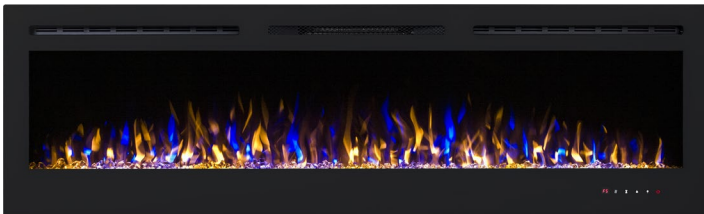

BIEF SERIES

WALL MOUNTED & BUILT-IN ELECTRIC FIREPLACES

BIEF361

BIEF451

BIEF501

BIEF601

BIEF721

BIEF1001

Model	Product Dimensions (Inches)											Framing Dimensions		
	A	B	C	D	E	F	G	H	I	J	K	Wide	High	Deep
BIEF361 36"	36.02	21.42	5.51	32.46	20.50	12.01	30.91	20.18	4.69	18.03	0.98	33.5	20.75	6.0
BIEF451 45"	45.00	21.42	5.51	39.88	20.50	12.01	38.31	20.18	4.69	18.03	0.98	40.5	20.75	6.0
BIEF501 50"	50.39	21.42	5.51	46.85	20.50	12.01	45.28	20.18	4.69	18.03	0.98	47.5	20.75	6.0
BIEF601 60"	59.84	21.42	5.51	46.85	20.50	12.01	45.28	20.18	4.69	18.03	0.98	47.5	20.75	6.0
BIEF721 72"	71.97	21.42	5.51	68.41	20.50	12.01	66.82	20.18	4.69	18.03	0.98	69.5	20.75	6.0
BIEF1001 100"	100.0	21.42	5.51	96.40	20.50	12.01	94.82	20.18	4.69	18.03	0.98	97.5	20.75	6.0