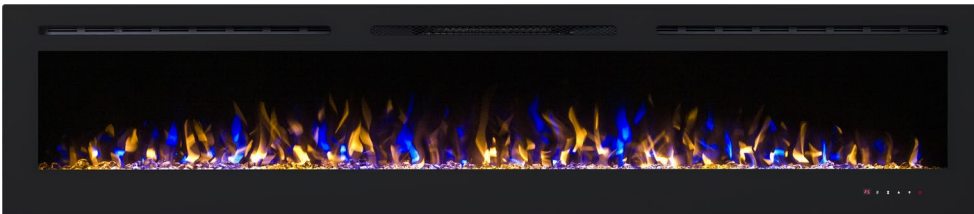

BIEF1001

Front